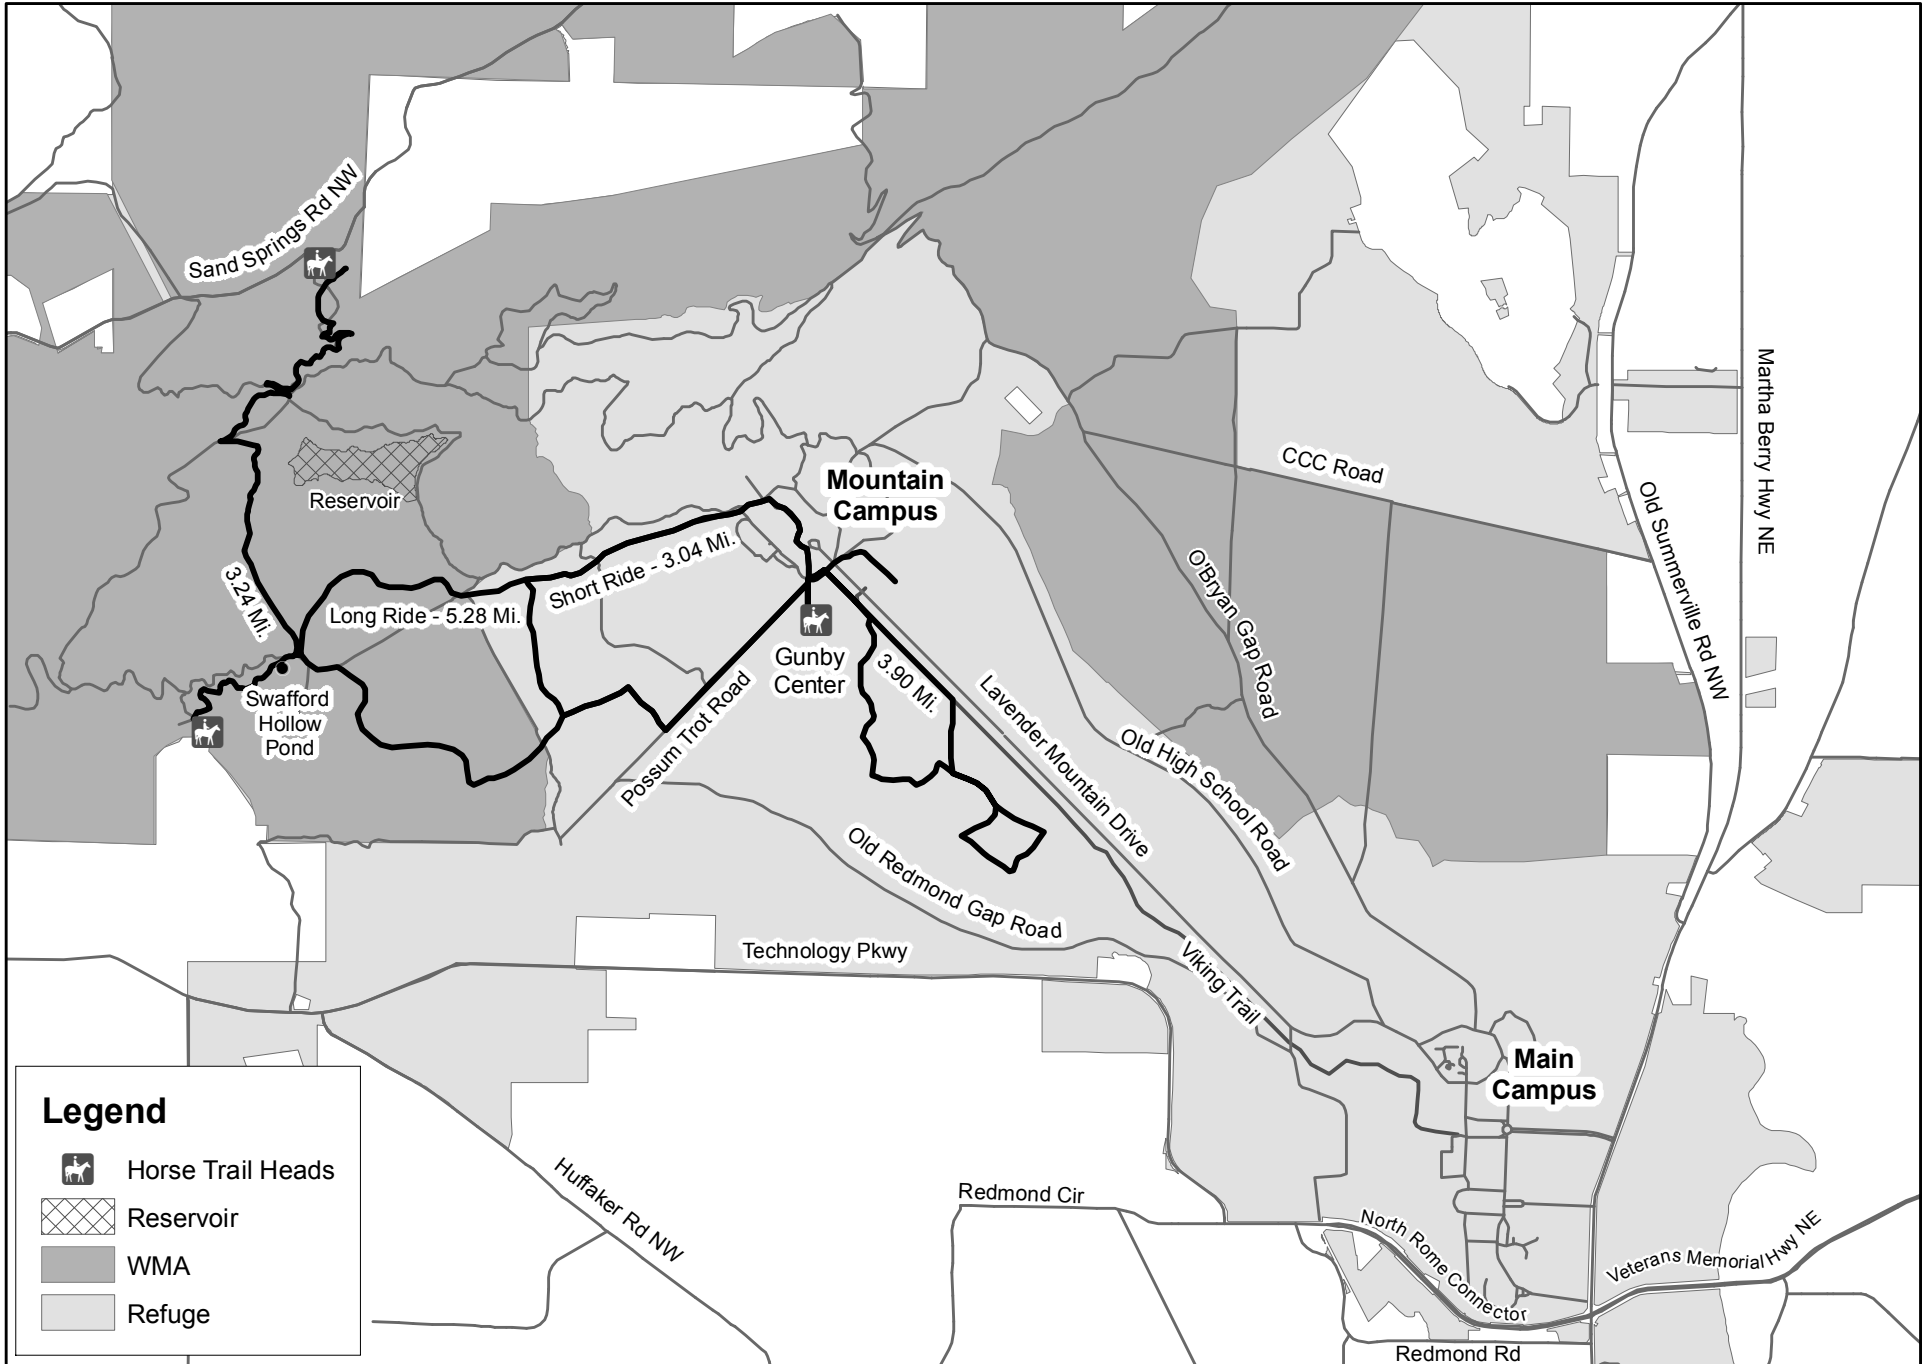

# BERRY COLLEGE HORSE TRAILS OVER 15 MILES

**Legend**

-  Horse Trail Heads
-  Reservoir
-  WMA
-  Refuge